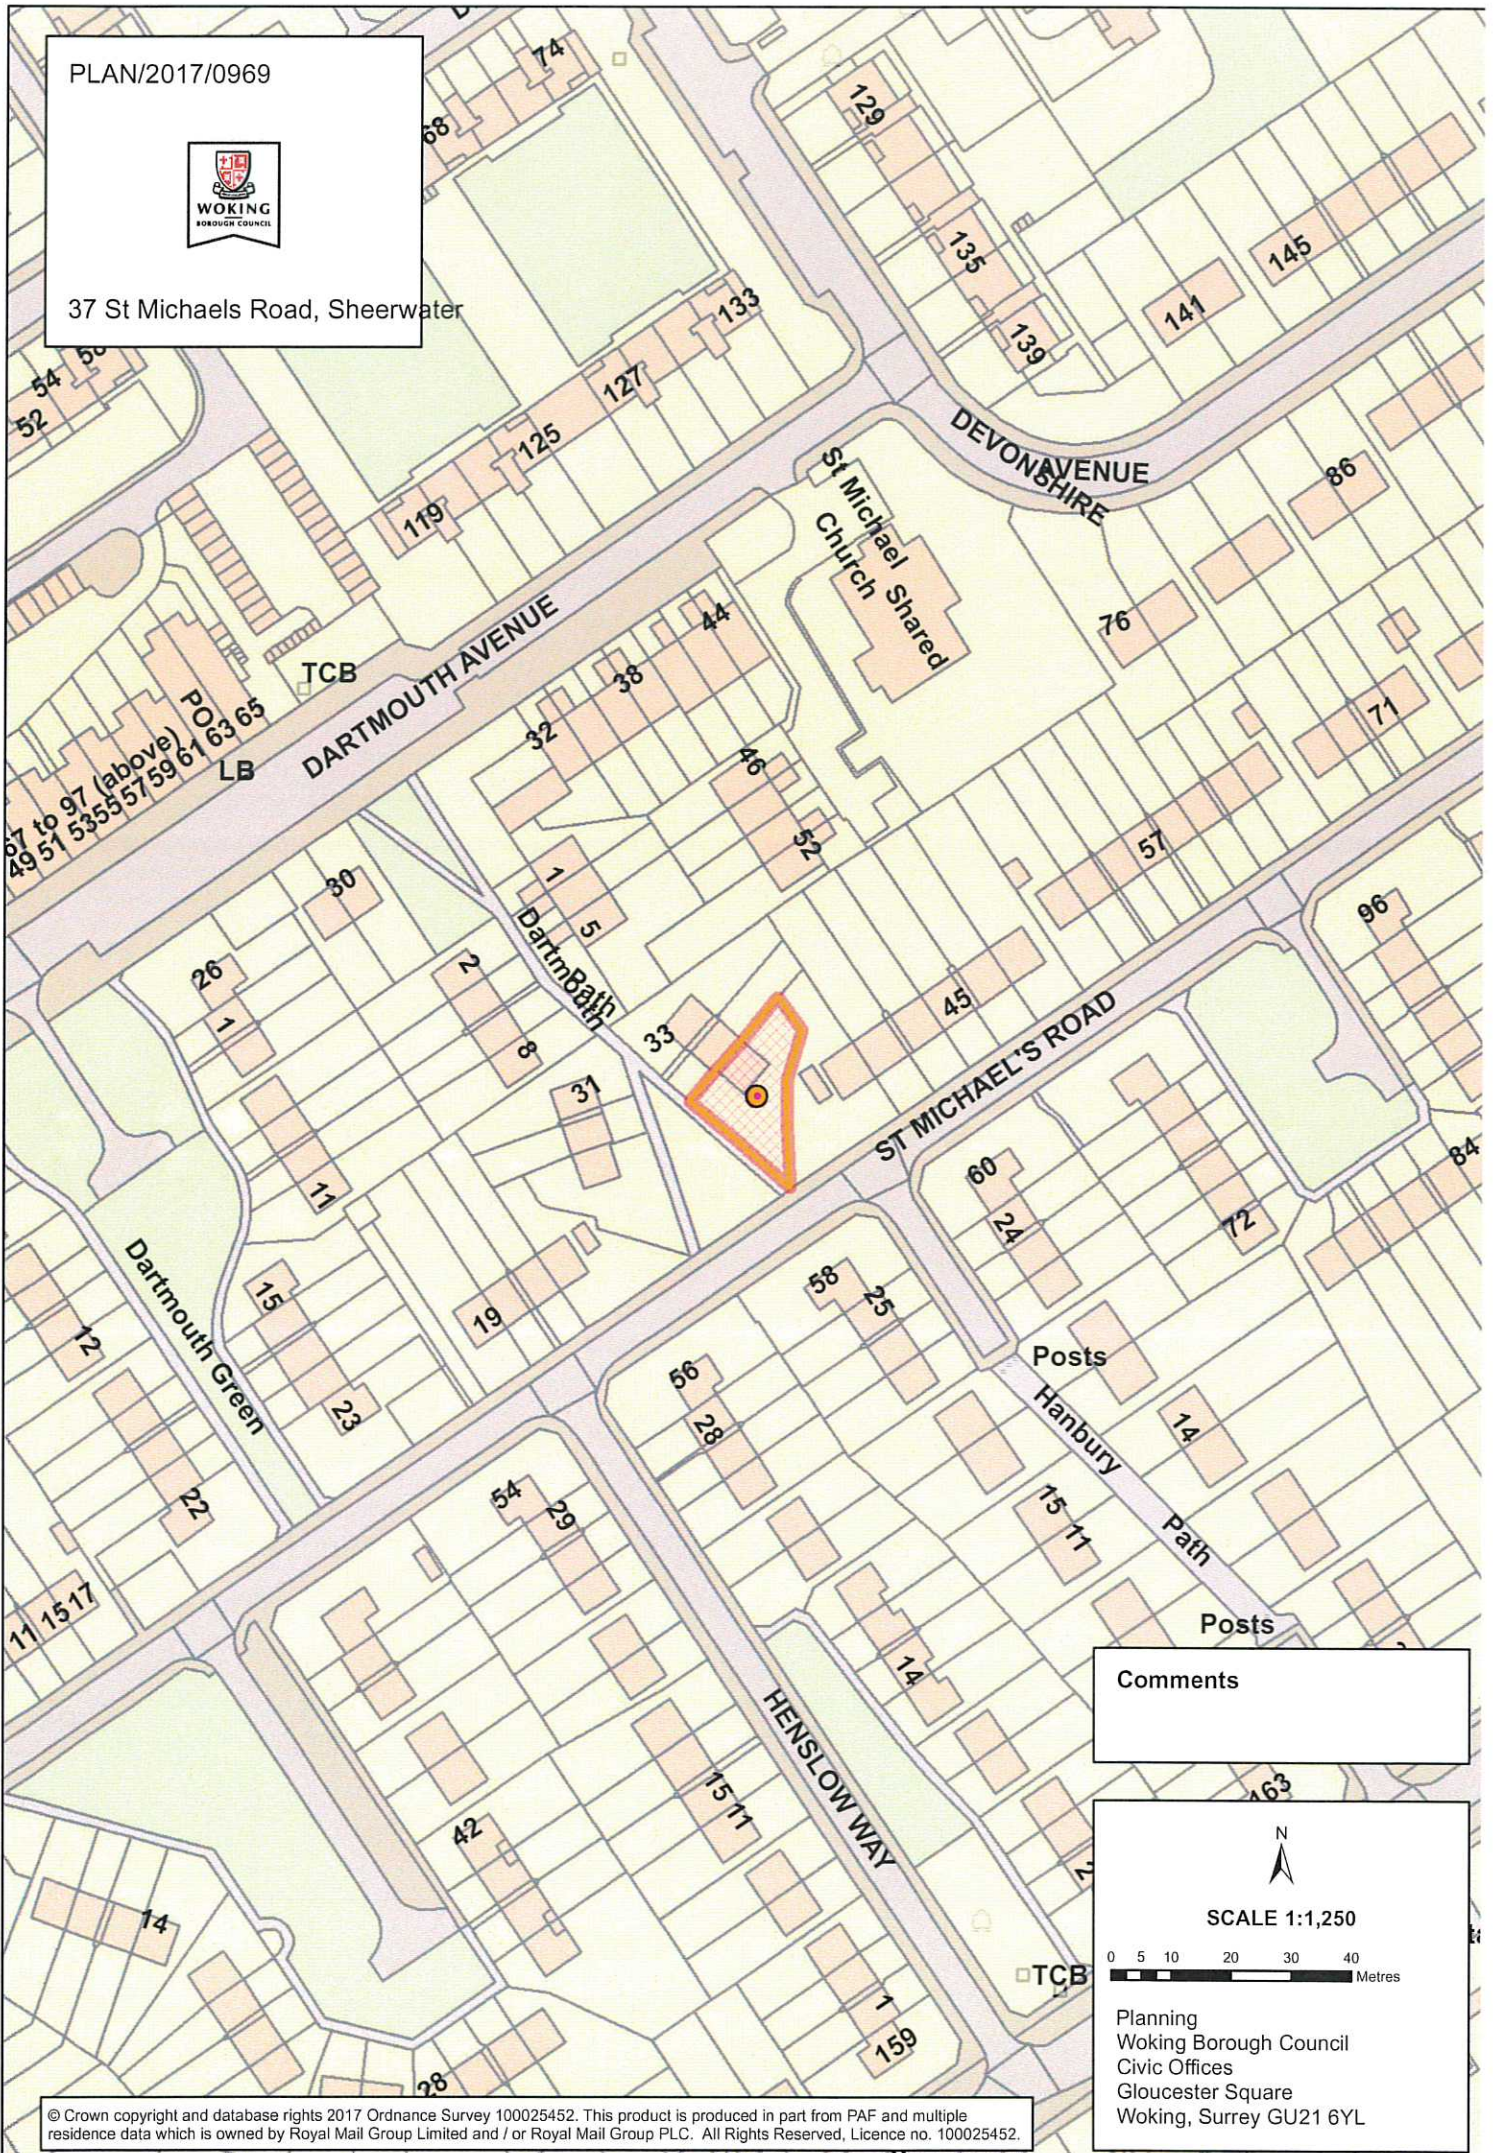

PLAN/2017/0969

37 St Michaels Road, Sheerwater

Comments

Planning
Woking Borough Council
Civic Offices
Gloucester Square
Woking, Surrey GU21 6YL